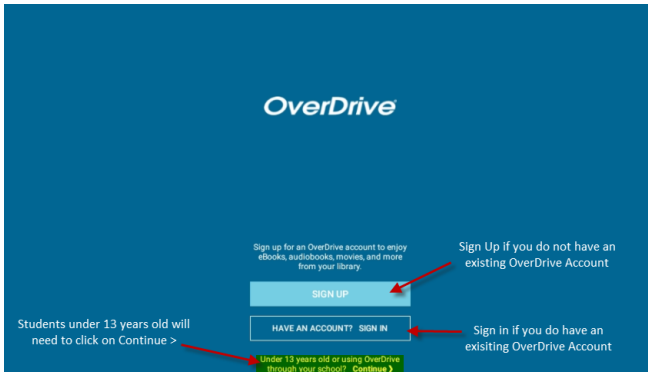

OverDrive Access

<http://launchpad.leeschools.net/>

OverDrive App

- Android
- Apple devices
- Chromebook
- Kindle

OverDrive Mobile App

Sign In to OverDrive

Sign Up—If you do not have an existing OverDrive Account

Sign In—If you have an existing OverDrive Account

Continue—Students under 13 years old will need to click on Continue