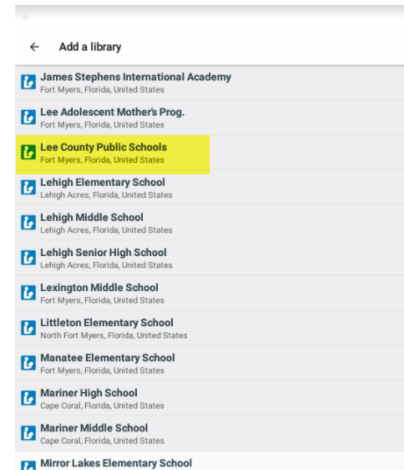

Click on **Lee County Public Schools**.