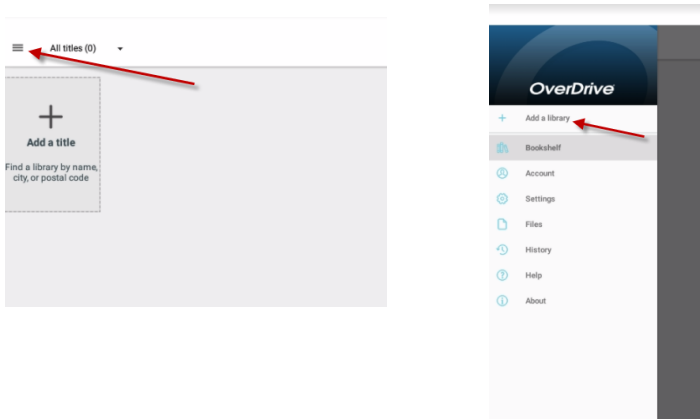

Sign In—If you have an existing OverDrive Account

Continue—Students under 13 years old will need to click on Continue

Adding a Library

Click on the **Menu** icon.

Select **Add a Library**.

OVERDRIVE

OverDrive App—Adding a Library