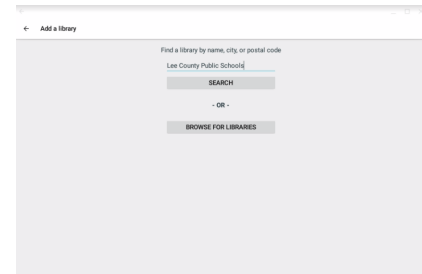

OVERDRIVE

OverDrive App—Adding a Library

Type in **Lee County Public Schools**.

Click on **Search**.