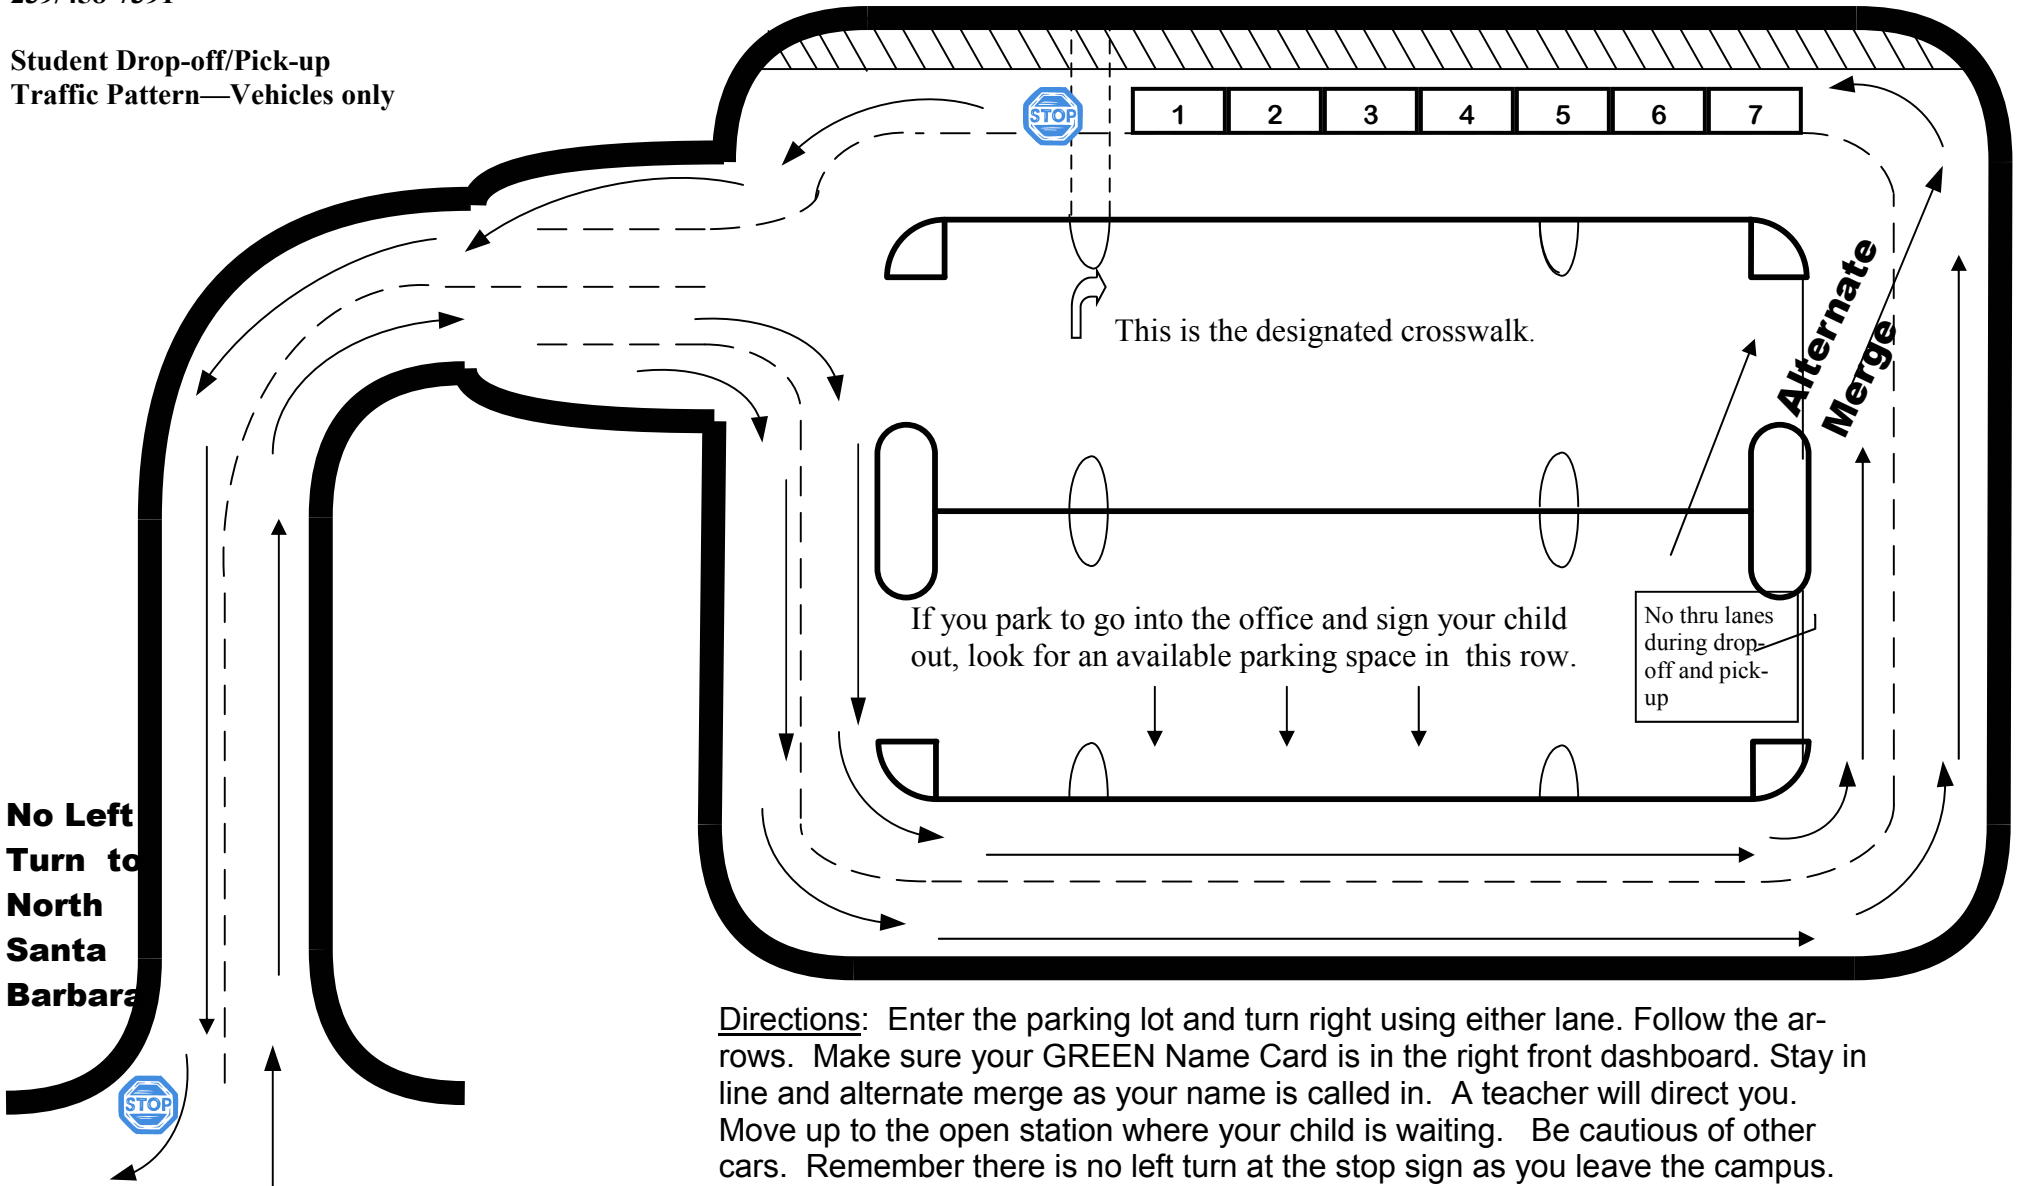

Hector A. Cafferata, Jr. Elem.  
250 Santa Barbara Blvd. North  
Cape Coral, Florida 33993  
239/458-7391

Student Drop-off/Pick-up  
Traffic Pattern—Vehicles only

**Directions:** Enter the parking lot and turn right using either lane. Follow the arrows. Make sure your GREEN Name Card is in the right front dashboard. Stay in line and alternate merge as your name is called in. A teacher will direct you. Move up to the open station where your child is waiting. Be cautious of other cars. Remember there is no left turn at the stop sign as you leave the campus.